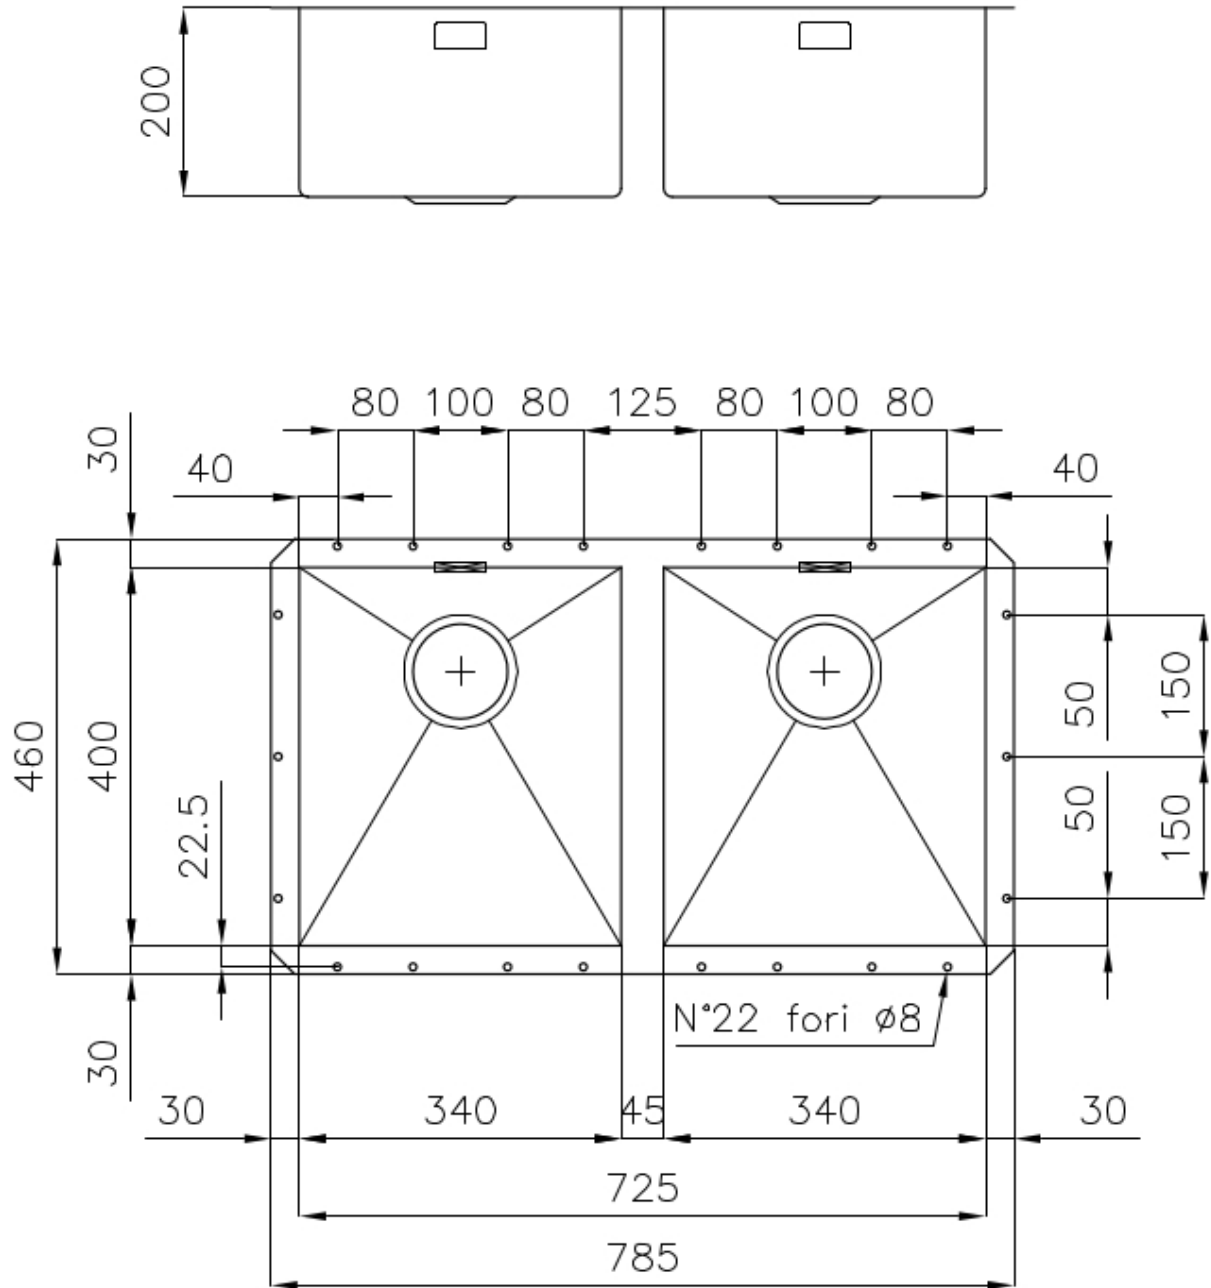

TECHNICAL DATA