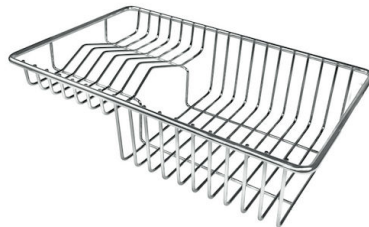

Bowl dimension 340x400mm

Number of bowls 2 bowls

Waste fitting 3,5" drain

FEATURES

Diamond-shape bottom The draining of water is an important feature in a sink, and it's always taken good care of in Foster products. In the bent-welded sinks, which would have a flat bottom, the proper draining is guaranteed by the elegant beveling, which helps the water flow.

Deep bowls This bowls reach an important depth, over 20 cm, thanks to the advanced production technology, that can be offer great capieny and practicity in all the washing operations.

TECHNICAL DATA

OPTIONAL ACCESSORIES

Glass chopping board
8631 300

HPDE Chopping board
8657 001

HPDE Twin chopping board
8644 101

Stainless steel basket
8611 000

Stainless steel plate rack
8100 303
* only in combination with the accessory
8644 101

Stainless steel plate rack
8100 201

White bowl
8153 100

**Graters kit with ring-holder and
food collection tray**
8159 101
* only in combination with the accessory
8644 101

Stainless steel perforated tray
8151 000
* only in combination with the accessory
8644 101